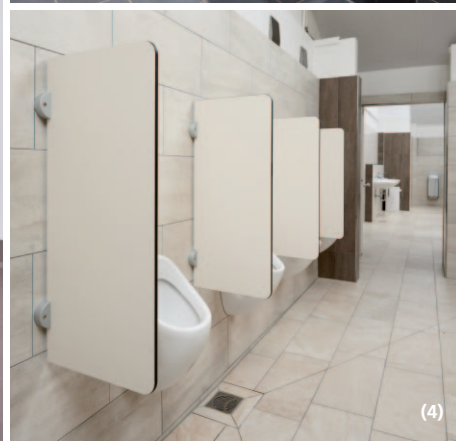

Privacy screens PUP40 ALTUS and PUP40

- Privacy screens are made of the same material as the WC partitions
- Fastening by means of wall brackets made of anodized aluminium
- Alternatively, privacy screens made of the following materials can be used:

(1)

Privacy screens made of glass

- Wall hanging construction
- Made of enamelled safety glass (ESG-H)
- Mounting by means of discreet aluminium or stainless steel brackets
- Hygienic and easy to clean
- Waterproof
- Easy floor cleaning due to the construction
- Colour selection according to RAL colour chart
- Motif prints optionally possible
- Privacy screens will be produced acc. to the building site dimension

(2)

Privacy screens type EF-3

- Wall-hanging privacy screens
- Made of 36 mm thick sandwich elements with HPL surface
- Easy to clean and maintain
- Installed with durable aluminium holders
- Reinigungsfreundlich und pflegeleicht
- Wide range of colours available
- Motif prints are optionally available
- Privacy screens will be produced acc. to the building site dimension

(3)

Privacy screens type SV30

- Wall-mounted privacy screens
- Made of 30 mm thick chipboard
- ABS strips and panels in the same colour
- Installed with durable aluminium holders
- Wall-mounted structures without bottom support feet are particularly hygienic, since floor cleaning can then be faster and more efficient
- Wide range of colours available
- Motif prints are optionally available
- Privacy screens will be produced acc. to the building site dimension

(4)

Privacy screens type VK13