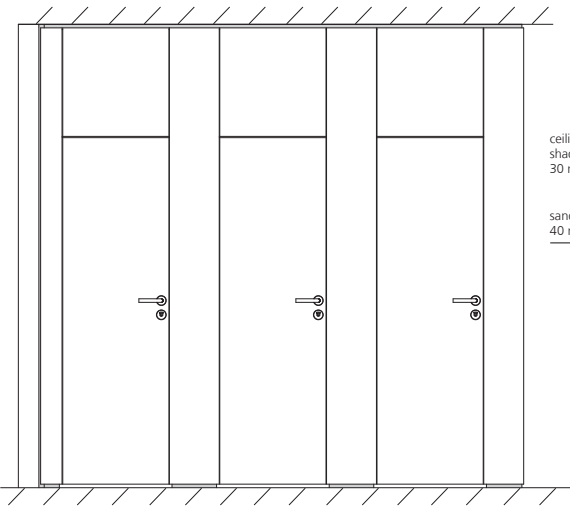

Technical design type PUP40 ALTUS

front view