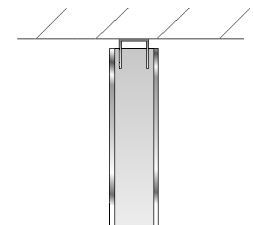

5 Wall connection with an U-profile as a shadow gap