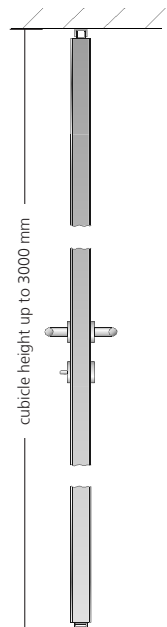

## Impressive and elegant.

VENTO sets new standards, both in the field of glass toilet partitions and when it comes to floor-to-ceiling constructions. An impressive, floating glass front, sealed all the way to the ceiling and without any visible profiles or fittings, is the trademark of this installation type. VENTO is a symbol of modern, expressive and luxurious interior design. Privacy guaranteed!

#### Interesting facts about VENTO

- Wall and ceiling connections are designed as discreet shadow gaps
- Connections are consealed due to the construction
- Tolerances can be comensated
- Flush front
- Stainless steel one-hand door knob with almost flush stainless steel rosette on the outside of the cubicle
- Extremely easy to clean due to its construction
- Completely internal aluminium frame
- Therefore only glass is visible in the surface
- Frame powder-coated also available in a similar RAL colour to the respective glass (4)
- Particularly elegant and high-quality appearance
- Highly exclusive and luxurious toilet partiton wall for upmarket design

## Technical design of cubicle system type VENTO

2 Cubicle front section with door handle

3 Front to partition wall connection

1 Front height section

6 Ceiling connection

4 Corner connection

8 Connection of divided partition wall

5 Wall connection with an U-profile as a shadow gap

7 Floor connection

We reserve the right to make technical alterations.