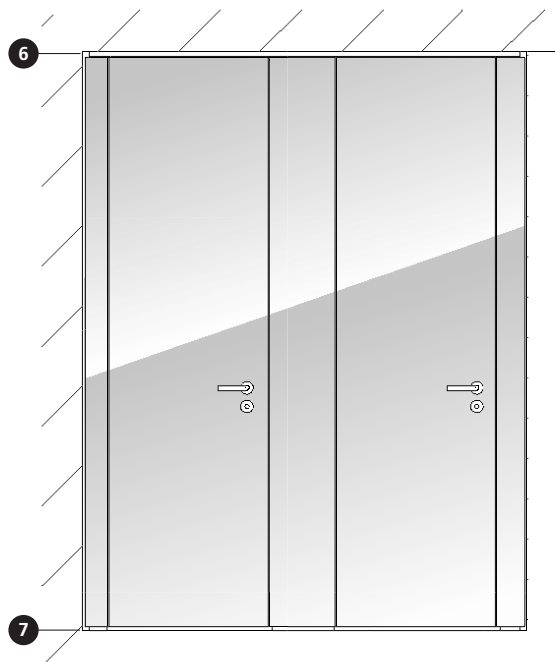

Technical design of cubicle system type VENTO